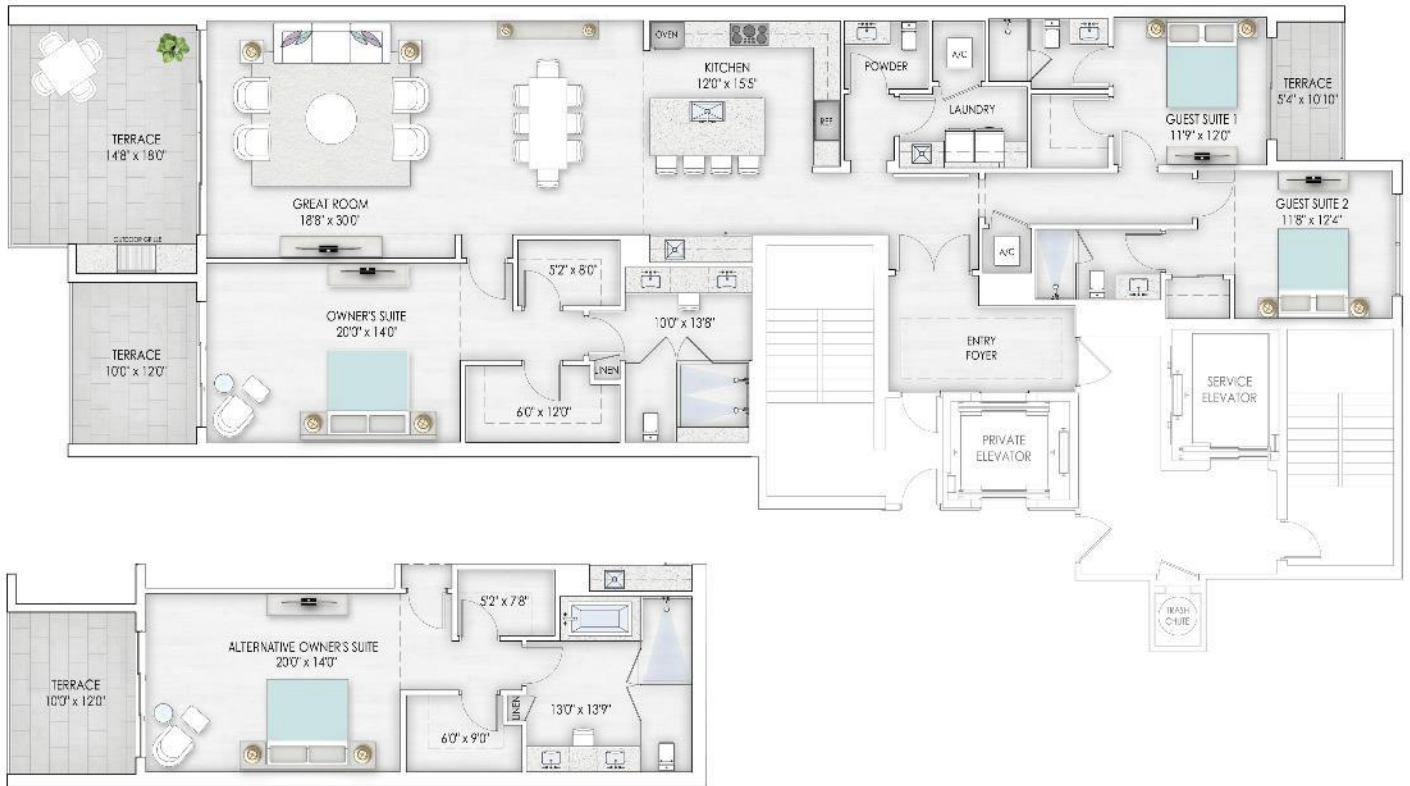

## FLOORPLANS

## ARMAND

Floorplan

3 Bedroom | 3.5 Bath | Den

INTERIOR: 3,066 SF  
EXTERIOR: 317 SF  
TOTAL: 3,383 SF

## BRISTOL

Floorplan  
3 Bedroom | 3.5 Bath

INTERIOR: 2,523 SF  
EXTERIOR: 603 SF  
TOTAL: 3,126 SF

## EMERSON

Floorplan

3 Bedroom | 3.5 Bath

INTERIOR: 2,561 SF  
EXTERIOR: 351 SF  
TOTAL: 2,912 SF