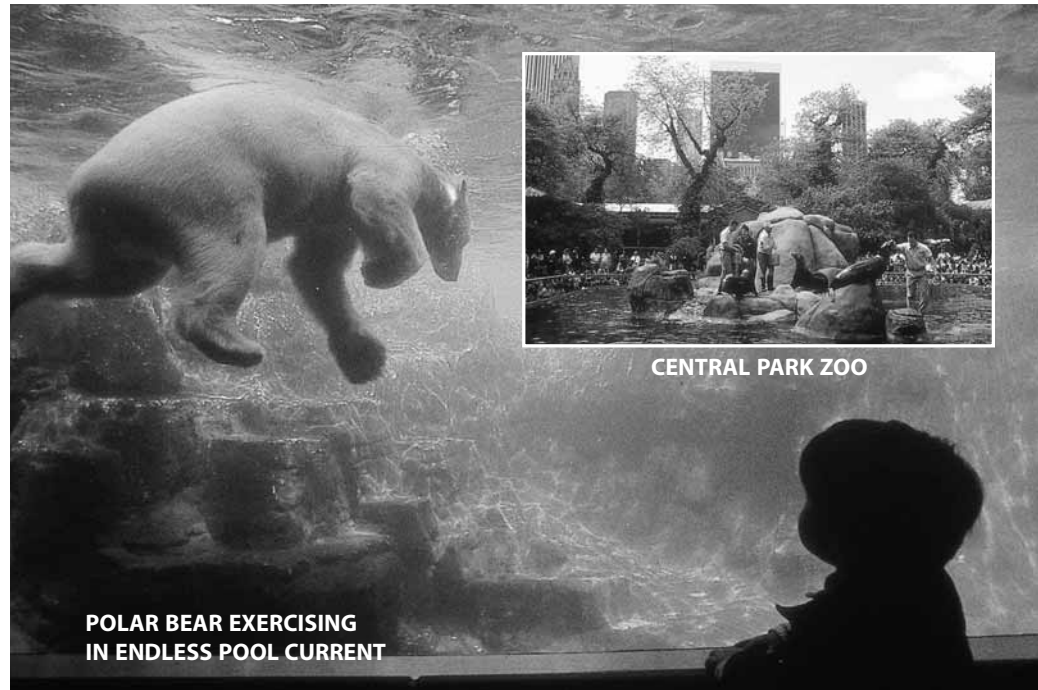

Endless Pool

Central Park Zoo, NYC

“My polar bears need exercise!” That was the call from the keeper at the Central Park Zoo Polar Bear Exhibit. An Endless Pool current for the polar bears to swim against was the answer. Now Lily and Gus, the Zoo’s resident polar bears are cavorting and getting back in shape courtesy of their own Endless Pool current.