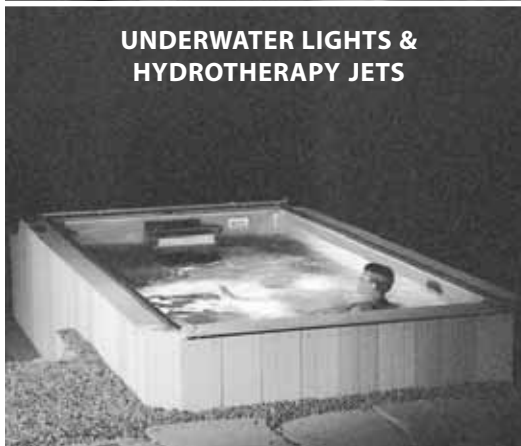

ALUMINUM COPING